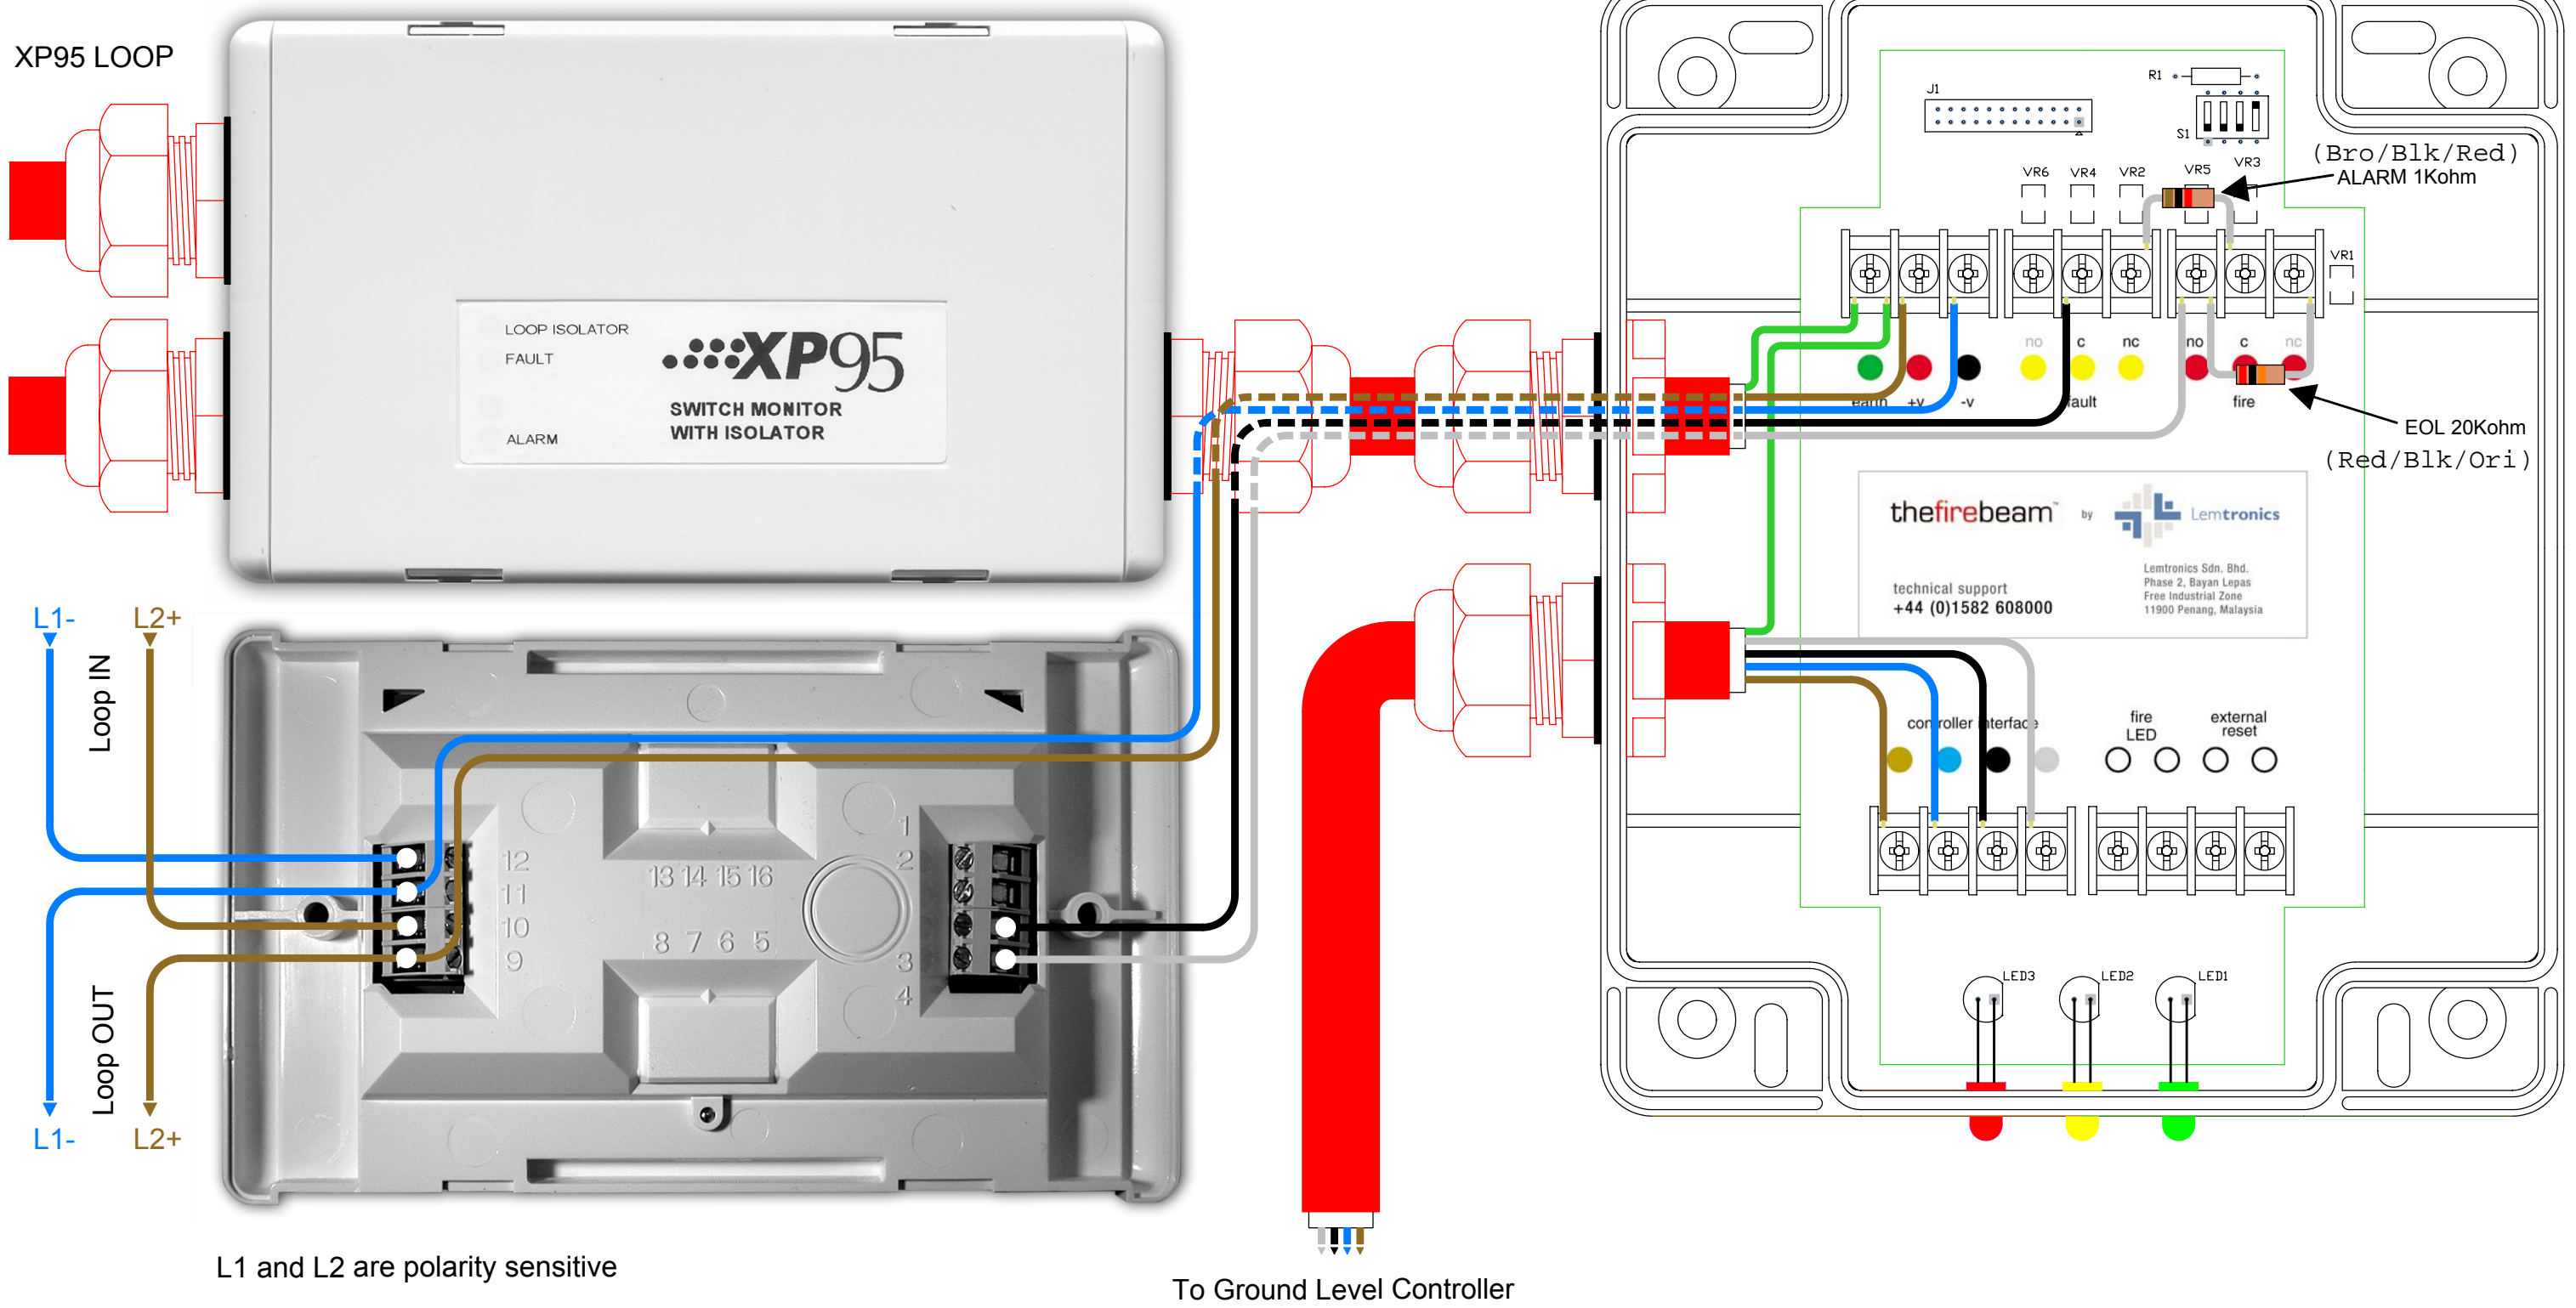

FIREBEAM - APOLLO XP95 Interface 0029-01

L1 and L2 are polarity sensitive